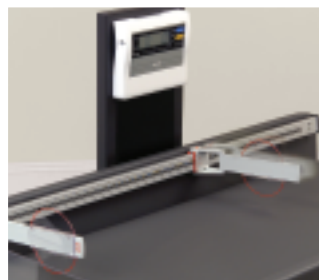

SCALE TABLE FEATURES

- Comfortable work height of 36"
- Top is rimmed on three sides for safety
- Top's front and back rim edges are beveled and the corners rounded for safety
- Easy-clean, replaceable center pad
- Built-in infantometer with folding ends for measuring height
- Easy access to weight, measurement and storage
- Built-in concealed paper dispenser and cutter
- Recessed front toe kick
- Adjustable built-in levelers provide a stable surface
- Easy-clean all laminate base
- Optional storage area locks available
- Ample 2-door storage
- 3 innovative tables to choose from

SCALE FEATURES

- Dependable, accurate Tanita scale
- Easy-read digital display
- Auto calibration on start-up
- Auto shut-off
- Electric or battery operation (6 AA batteries required)
- Weights in increments of lbs., ozs. or kilos
- Maximum weight 40 lbs.

Top Rimmed on 3 Sides

Beveled Sides

Infantometer

Digital Readout

Medical Device Depot Inc.

www.medicaldevicedepot.com
1-877-646-3300

FUN SERIES SCALE TABLES

	Length	Height	Width
7822 top	43"	–	24"
base	47"	36"	21"