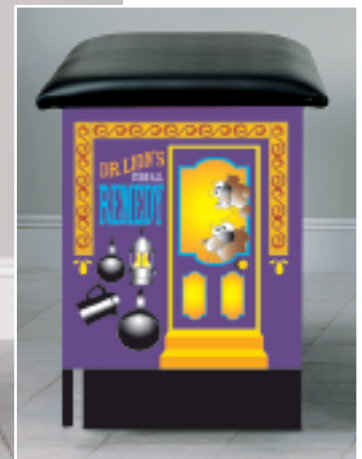

SCALE FEATURES

- Dependable, accurate Tanita scale
- Easy-read digital display
- Auto calibration on start-up
- Auto shut-off
- Electric or battery operation (6 AA batteries required)
- Weights in increments of lbs., ozs. or kilos
- Maximum weight 40 lbs.

- Features 4-door storage with 3 adjustable shelves

	Length	Height	Width
7040 top	43"	-	27"
base	47"	35"	21"

Outback Buggy with Aussie Animal Pals

- Features 2-door storage, removable center pad and top rimmed with stainless steel tubing on 3 sides

Medical Device Depot Inc.

www.medicaldevicedepot.com
1-877-646-3300

	Length	Height	Width
7050	72"	34"	27"

Cool Camper

- Features 4-door storage with 3 adjustable shelves

	Length	Height	Width
7060	68"	34"	27"

Medicine Show Wagon

- Features 3-door storage with 3 adjustable shelves