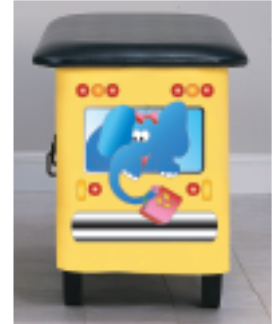

SCALE TABLE FEATURES

- Comfortable work height of 36"
- Top is rimmed on three sides for safety
- Top's front and back rim edges are beveled and the corners rounded for safety
- Easy-clean, replaceable center pad
- Built-in infantometer with folding ends for measuring height
- Easy access to weight, measurement and storage
- Built-in concealed paper dispenser and cutter
- Recessed front toe kick
- Adjustable built-in levelers provide a stable surface
- Easy-clean all laminate base
- Optional storage area locks available
- Ample 2-door storage
- 3 innovative tables to choose from

SCALE FEATURES

- Dependable, accurate Tanita scale
- Easy-read digital display
- Auto calibration on start-up
- Auto shut-off
- Electric or battery operation (6 AA batteries required)
- Weights in increments of lbs., ozs. or kilos
- Maximum weight 40 lbs.

- Features 1 end door and 1 side door with 1 adjustable shelf

	Length	Height	Width
7844 top	43"	–	24"
base	47"	36"	21"

Scale Table/Outback Buggy with Aussie Animal Pals

- Features 1 end door and 1 side door with 1 adjustable shelf

FUN SERIES TREATMENT TABLES

	Length	Height	Width
7020	72"	34"	27"

Zoo Bus with Jungle Friends

- Features 4-door storage with 3 adjustable shelves

	Length	Height	Width
7030	72"	34"	27"

Engine K-9 with Dalmatian Firefighters