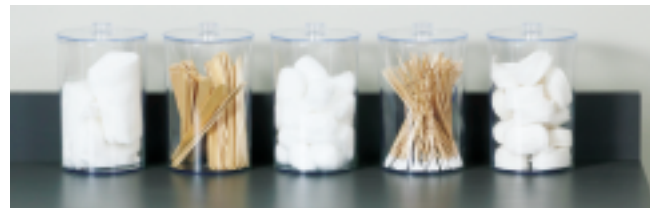

Diameter	Height
T-79	4³/₈"	6¹/₂"

Unlabeled Clear Sundry Jars

- Set of 5 with clear tops. Sold in sets only.