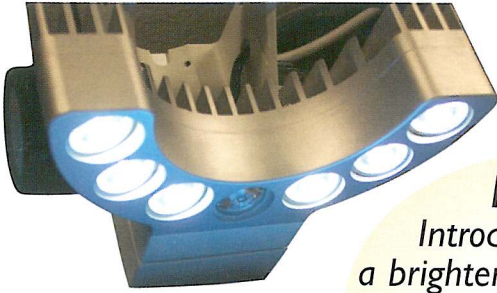

ZOOMSCOPE™
with Trulight

NEW
Introducing Trulight
a brighter, whiter, cool LED
light for ZoomScope.
Never change a
light bulb again during
a procedure.

I love the new ZoomScope with Trulight which has a superior, brighter cool LED light source, a great advantage when performing colposcopy. There is never a bulb to change during a procedure. Together with superior optics and ease of focusing, Trulight offers a winning combination. There is no other colposcope that even comes close!

Ruth Steinberg, M.D.
New York City

Wallach's premier colposcope offers unobstructed access. Continuous zoom optics makes it the all purpose choice.

ZoomScope's unique overhead suspension system allows for optimal viewing of the examination site. Quality stereoscopic Nikon optics offer the utmost in flexibility and precision. Optional foot pedal frees both hands for positioning instruments and completing the procedure without disturbing the patient. The colposcope easily converts to an operating microscope to simplify office procedures. Now available with Trulight or the original standard transformerless halogen fiber optic light.

- REF 906043-SP **ZoomScope with Trulight**
- REF 906043-40 **Video ZoomScope with Trulight**
- REF 906043 **ZoomScope**

ZoomStar™

ZoomStar offers the same quality optics and features as the standard ZoomScope on a compact center post for the budget and space conscious.